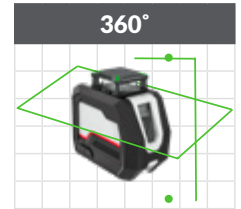

PRONTO MULTIBEAM ORBITAL LASER

Laser Levels \\ Line Laser

Technical Data

Type: Line level

Beam color: **Green**

Accuracy: $\pm 0.3\text{mm/m}$ ($\pm 0.0003\text{in/in}$)

Self-leveling: $\pm 3^\circ$

Self-leveling type: Pendulum

Laser Range:

- ▶ Without detector: 30 m (100 ft)
- ▶ With detector: 60 m (200 ft)

Shock resistant rubber over molded cover

Manual mode for angular layout / marking

Pulse mode

Flash mode for enhanced beam visibility