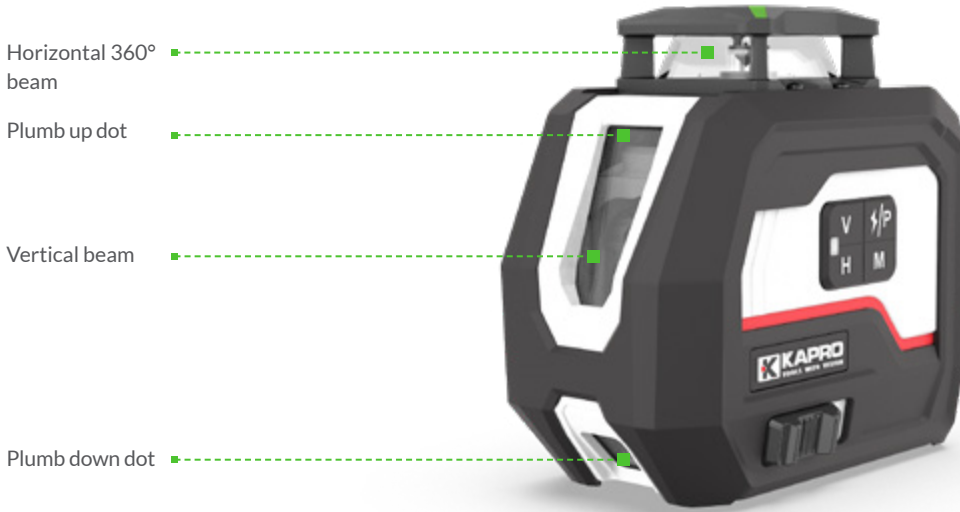

PRONTO MULTIBEAM ORBITAL LASER

Laser Levels \\ Line Laser

Technical Data

Type: Line level

Beam color: **Green**

Accuracy: $\pm 0.3\text{mm/m}$ ($\pm 0.0003\text{in/in}$)

Self-leveling: $\pm 3^\circ$

Self-leveling type: Pendulum

Laser Range:

- ▶ Without detector: 30 m (100 ft)
- ▶ With detector: 60 m (200 ft)

Shock resistant rubber over molded cover

Manual mode for angular layout / marking

Pulse mode

Flash mode for enhanced beam visibility