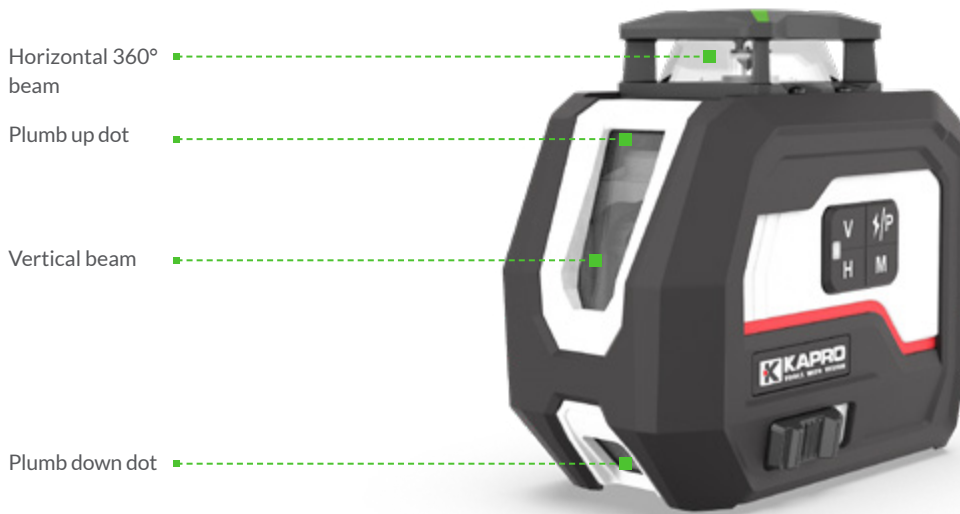

## PRONTO MULTIBEAM ORBITAL LASER

Laser Levels \\ Line Laser

### Technical Data

Type: Line level

Beam color: **Green**

Accuracy:  $\pm 0.3\text{mm/m}$  ( $\pm 0.0003\text{in/in}$ )

Self-leveling:  $\pm 3^\circ$

Self-leveling type: Pendulum

Laser Range:

- ▶ Without detector: 30 m (100 ft)
- ▶ With detector: 60 m (200 ft)

Shock resistant rubber over molded cover

Manual mode for angular layout / marking

Pulse mode

Flash mode for enhanced beam visibility

1/4" tripod thread