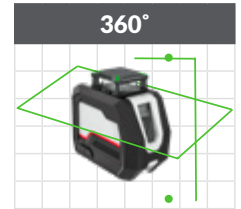

## PRONTO MULTIBEAM ORBITAL LASER

Laser Levels \\ Line Laser

### Technical Data

Type: Line level

Beam color: **Green**

Accuracy:  $\pm 0.3\text{mm/m}$  ( $\pm 0.0003\text{in/in}$ )

Self-leveling:  $\pm 3^\circ$

Self-leveling type: Pendulum

Laser Range:

- ▶ Without detector: 30 m (100 ft)
- ▶ With detector: 60 m (200 ft)

Shock resistant rubber over molded cover

Manual mode for angular layout / marking

Pulse mode

Flash mode for enhanced beam visibility

1/4" tripod thread