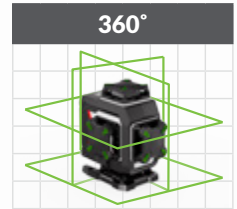

MAESTRO 4D ALL-LINES GREEN LASER

Laser Levels \\ Line Laser

Technical Data

Type: Line level

Beam color: **Green**

Accuracy: ± 0.2 mm/m (± 0.0002 In/In)

Self-leveling: $\pm 3^\circ$

Self-leveling type: Pendulum

Laser Range:

- ▶ Without detector: 30 m (100 ft)
- ▶ With detector: 70 m (230 ft)

Visual and auditory "Out of Leveling Range" warning

ECO mode for up to 15 hours of continuous operation

Manual mode for angular layout / marking