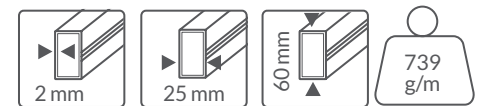

2 milled surfaces

Ergo Grip™ handles

Shock-absorbing end caps

Rare-Earth magnets in 60 cm / 120 cm (24" / 48") models

## Applications

Masonry \\ Drywall Installation \\ Woodworking \\ DIY

Quality Assurance

Size & Weight

Available Lengths

in	10	24	48
cm	25	60	120