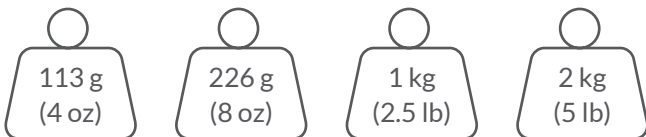

222 CHALK BOTTLES

Layout & Marking \\ Chalk Lines

Bottle Volumes

Applications

Masonry \\ Drywall Installation \\ Woodworking \\ Tiling

Optional Colors

- ▶ Red
- ▶ Blue