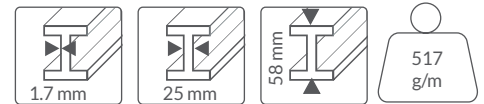

140 I-Beam Level

Spirit Levels \ I-Beam Levels

Features

Type: I-Beam

Accuracy: ± 0.75 mm/m (± 0.00075 in/in)

3 cylindrical vials, including:

- ▶ 1 horizontal vial
- ▶ 1 vertical vial
- ▶ 1 45° vial

Sturdy aluminum profile

Hanging hole

Advantage

A top window allows you a top-down view of the horizontal vial

Handle for a comfortable grip

Applications

Tiling \ Drywall Installation \ Woodworking

Size & Weight

Available Lengths

in	16	24	32	36	40	48	60	72	78
cm	40	60	80	90	100	120	150	180	200