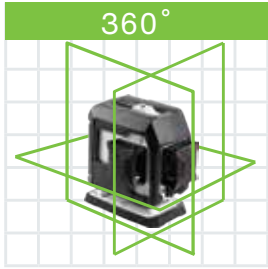

**2 YEAR  
LIMITED  
WARRANTY**

**IP54  
WATER & DUST  
RESISTANT**

Vertical 360° beam

Vertical 360° beam

Horizontal 360° beam

## TECHNICAL DATA

- Accuracy:  $\pm 0.3$  mm/m ( $\pm 0.0003$  in/in)
- Self-leveling:  $\pm 3^\circ$
- Self-leveling type: Pendulum
- Laser range:
  - Without detector: 30 m (100 ft)
  - With detector: 60 m (200 ft)
- Visual "Out of Leveling Range" warning
- Manual mode for angular layout / marking
- Flash mode for improved visibility in bright environments
- Pulse mode
- Top and bottom 1/4" tripod threads
- USB Type C port for easy charging