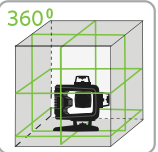

360° Green beams in every direction - Indoor & Outdoor Use

**IP65**INDOOR
OUTDOOR
AND TILT
MODE

SELF-LEVELING

UP TO
30 m/100'UP TO
60 m/200'**FEATURES**

- Accuracy: ± 0.2 mm/m (± 0.0002 in/in)
- Self-leveling: $\pm 3^\circ$
- Self-leveling type: Pendulum
- Laser range without detector: 30 m (100 ft)
- Laser range with detector: 60 m (200 ft)
- Shock resistant rubber over molded cover
- Visual & audible "Out Of Leveling Range" warning
- Manual mode for angular layout / marking
- Pulse mode
- Bottom and top 1/4" thread
- Type C port for charging

INCLUDES

- 2 X rechargeable lithium batteries
- Type-C USB charger
- Multi-purpose magnetic mount
- Beamfinder™ glasses
- Laser Target
- Carrying case