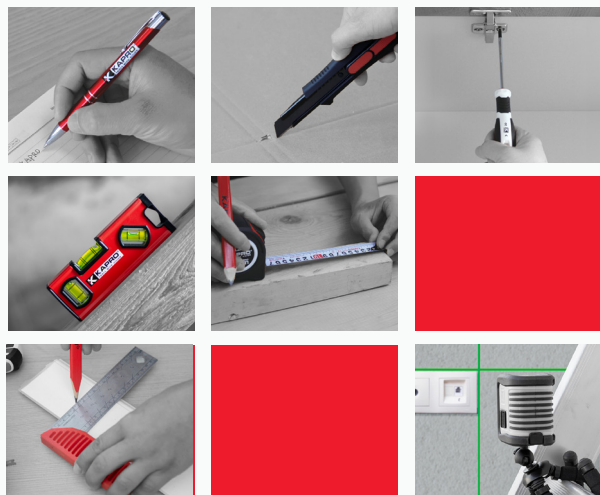

## KAPRO PRO ALL-IN-ONE KIT

- ▮ The perfect professional measure and mark set
- ▮ Easy to carry to the job site
- ▮ Attractive Price Point

### WHAT'S INCLUDED:

- 842G Green Cross laser
- 771M-15CM Level with magnified vial and Milled, Magnetic V-Groove Base
- 309-30cm Square with unique support ledge and angle marking
- 509-5M Measuring Tape
- 18mm Rebound Cutting Knife
- Magnetic Flathead and Phillips Screwdrivers
- Flex Laser Tripod
- 2x AA Laser Batteries
- Ball Pen