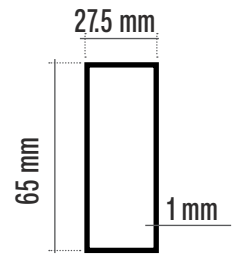

Inch	60	80	96
cm	150	200	250

FEATURES

- The Easy Clean™ anodized finish
- Strong, torsional rigid aluminum profile

FIELDS OF APPLICATION

- Leveling cement
- Flooring

ADVANTAGE

- Tested for straightness