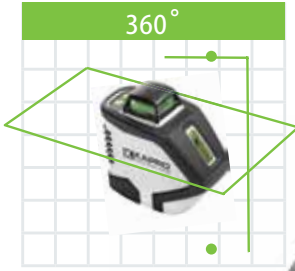

**2 YEAR
LIMITED
WARRANTY**

**IP65
WATER & DUST
RESISTANT**

TECHNICAL DATA

- Accuracy: ± 0.3 mm/m (± 0.0003 in/in)
- Self-leveling: $\pm 3^\circ$
- Self leveling type: Pendulum
- Laser range:
 - Without detector: 30 m (100 ft)
 - With detector: 60 m (200 ft)
- Shock resistant rubber over molded cover
- Manual mode for angular layout / marking
- Pulse mode
- 1/4" and 5/8" tripod threads

APPLICATIONS

- Electrical
- Tiling
- Masonry
- Drywall Installation
- DIY

OPTIONAL

- 962GB With soft bag, target & Beamfinder™ Glasses
- 962GS With pouch & tripod (Kapro 886-19)

KIT INCLUDES

- 4 X AA batteries
- Multi-purpose magnetic mount
- Laser target
- Carrying case