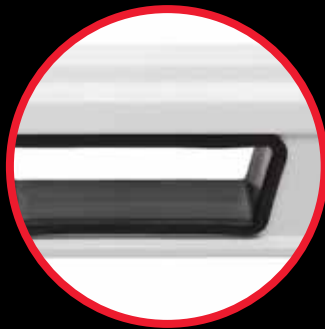

Inch	24	32	36	40	48	60	72	80
cm	60	80	90	100	120	150	180	200

**OPTIVISION™**

Ergo Grip™ rubber handle

OPTIVISION® Red tilted horizontal vial

Oversize shock-absorbing rubber end caps

**FEATURES**

- 2 Solid acrylic shockproof vials including:
  - 1 OPTIVISION® Red tilted horizontal vial with gradient lines of up to 2%
  - 1 Plumb Site® Dual-View™ vial with Red Effect™ for a clear plumb view
- A finely milled surface on lengths of up to 120 cm (48")
- Bridge at horizontal vial reinforces the profile
- Continuous marking edge
- Ergo Grip™ rubber handle
- Wall-grip feature
- Oversize shock-absorbing rubber end caps

**FIELDS OF APPLICATION**

- Carpentry
- Building
- Masonry
- Roofing

**ADVANTAGE**

- Highly visible red bubble edges for optimal vision in bright & low light
- Direct line of sight for easy viewing and marking
- Allows plumb measuring without parallax errors or neck strain
- Slope measurement up to 2%
- Strong profile will not bend

12 Piece metal display