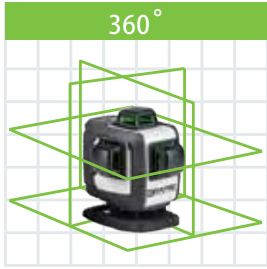

**3 YEAR
LIMITED
WARRANTY**

**IP54
WATER & DUST
RESISTANT**

TECHNICAL DATA

- Accuracy: ± 0.15 mm/m (± 0.00015 in/in)
- Self-leveling: $\pm 4^\circ$
- Self-leveling type: Electronic
- Laser range without detector: 30 m (100 ft)
- Laser range with detector: 70 m (230 ft)
- Shock resistant rubber over molded cover
- Visual & audible "Out of Leveling Range" warning
- Manual mode for angular layout / marking
- Pulse mode
- 1/4" tripod thread

KIT INCLUDES

- 2 X rechargeable Li-Ion batteries
- Charger
- Multi-purpose magnetic mount
- Beamfinder™ glasses
- Elevating platform
- Laser target
- Carrying case

APPLICATIONS

- Electrical
- Tiling
- Masonry
- Drywall Installation
- Woodworking