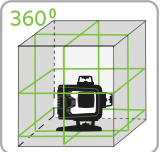

360° Green beams in every direction - Indoor & Outdoor Use

**IP65**INDOOR
OUTDOOR
AND TILT
MODELithium
battery4 AA
INCLUDED

SELF-LEVELING

±2.5°

UP TO
30 m/100'UP TO
70 m/230'

FEATURES

- Three 360° green laser beams, including:
 - Horizontal
 - Side vertical
 - Forward vertical
- Laser range:
 - Indoor: 30 m (100')
 - Outdoor with detector: 70 m (230')
- Accuracy: 0.2 mm/m (0.0002 in/in)
- Automatic self-leveling up to ±2.5°
- Manual mode for tilted marking
- Pulse mode
- Tripod ready: 1/4" & 5/8" thread

OPTIONAL

- 883GB with softbag (no wall mount & ceiling clamp)

INCLUDES

- Lithium-ion battery
- Battery charger
- Green beamfinder™ glasses
- Laser target
- Multifunctional magnetic mount
- Hard carrying case