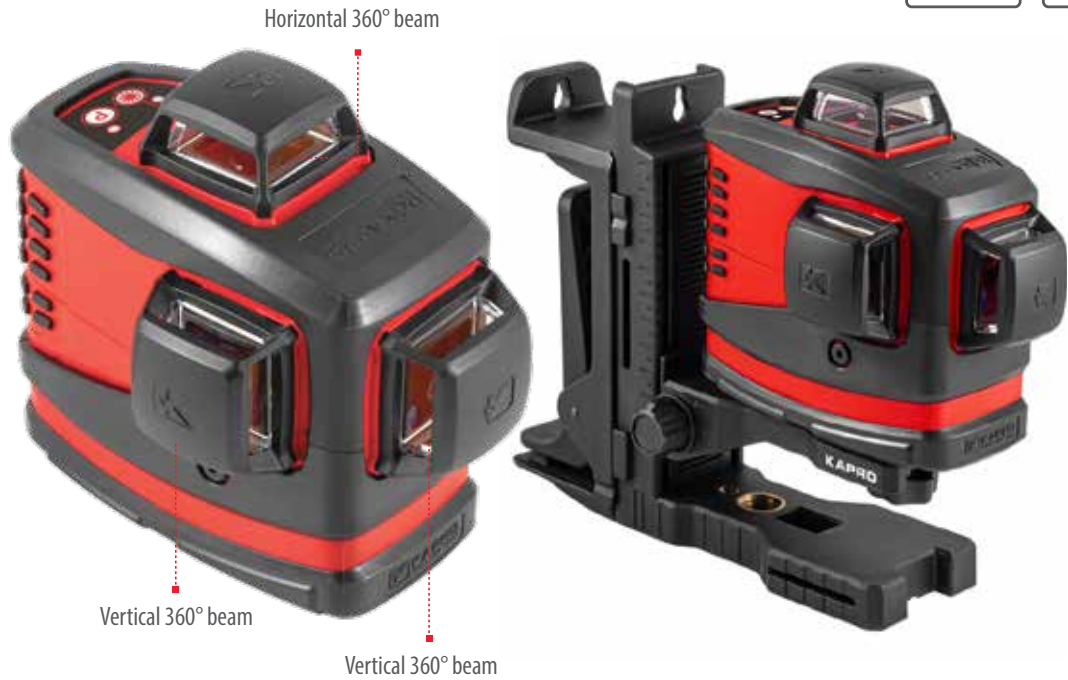

**3 YEAR
LIMITED
WARRANTY****IP65
WATER & DUST
RESISTANT**

TECHNICAL DATA

- Accuracy: ± 0.2 mm/m (± 0.0002 in/in)
- Self-leveling: $\pm 2.5^\circ$
- Self-leveling type: Pendulum
- Laser range:
 - Without detector: 30 m (100 ft)
 - With detector: 60 m (200 ft)
- Shock resistant rubber over molded cover
- Visual "Out of Leveling Range" warning
- Manual mode for angular layout / marking
- Pulse mode
- 1/4" and 5/8" tripod threads

APPLICATIONS

- Tiling
- Masonry
- Drywall Installation
- Woodworking

OPTIONAL

- 883B with softbag (no wall mount & ceiling clamp)

KIT INCLUDES

- Multi-purpose magnetic mount
- 2 x rechargeable lithium batteries
- AA batteries holder
- Beamfinder™ glasses
- Laser target
- Carrying case