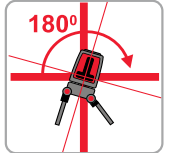

**The Red Genie with the 3 Laser Beam****Patented****INDOOR  
OUTDOOR  
AND TILT  
MODE**

## FEATURES

- 3 red laser beams, including:
  - 1 horizontal
  - 2 vertical (with a 90° intersection)
- Laser range:
  - Indoor: 30 m (100')
  - Outdoor with detector: 50 m (165')
- Accuracy: 0.2 mm/m (0.0002 in/in)
- Self-leveling range  $\pm 3^\circ$
- Manual mode for angular layout/tilted marking
- Visual and audible out of level warning
- Strong folding legs for angle mounting
- Impact resistant rubber casing
- Tripod ready: 1/4" thread