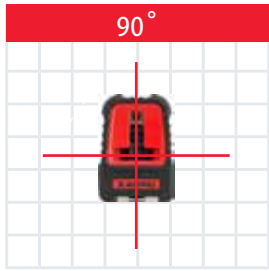

**2 YEAR
LIMITED
WARRANTY****IP65
WATER & DUST
RESISTANT**

Vertical beam

Horizontal beam

TECHNICAL DATA

- Accuracy: ± 0.2 mm/m (± 0.0002 in/in)
- Self-leveling: $\pm 3^\circ$
- Self-leveling type: Pendulum
- Laser range:
- Without detector: 30 m (100 ft)
- With detector: 50 m (165 ft)
- Shock resistant rubber over molded cover
- Manual mode for angular layout / marking
- Pulse mode
- Visual & audible "Out of Leveling Range" warning
- 1/4" tripod thread
- 5/8" tripod thread for flat & 90° mounting thread