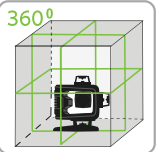

360° Green beams in every direction - Indoor & Outdoor Use

**IP54****INDOOR
OUTDOOR
AND TILT
MODE****SELF-LEVELING****UP TO****60 m/200'**

FEATURES

- Three 360° green laser beams, including:
 - Horizontal
 - Side vertical
 - Forward vertical
- Laser range:
 - Indoor: 30 m (65')
 - Outdoor with detector: 60 m (200')
- Accuracy: 0.3mm/m (0.0003 in/in)
- Automatic self-leveling up to $\pm 4^\circ$
- Manual mode for tilted marking
- Pulse mode
- Tripod ready: 1/4" thread

INCLUDES

- 2 Lithium batteries
- Battery Charger
- Soft Carrying Bag

FIELDS OF APPLICATION

- Accurately laying out right angles for flooring, drywall installation and deck construction
- Leveling slopes (manual mode)
- Acoustic ceiling installations
- Framing and aligning windows and doors