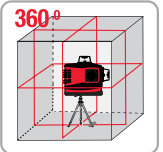

360° beams in every direction - Indoor &amp; Outdoor Use

**IP54****INDOOR  
OUTDOOR  
AND TILT  
MODE**

## FEATURES

- Three 360° green laser beams, including:
  - Horizontal
  - Side vertical
  - Forward vertical
- Laser range:
  - Indoor: 20 m (65')
  - Outdoor with detector: 50 m (165')
- Accuracy: 0.3 mm/m (0.0003 in/in)
- Automatic self-leveling up to  $\pm 4^\circ$
- Manual mode for tilted marking
- Pulse mode
- Tripod ready: 1/4" thread