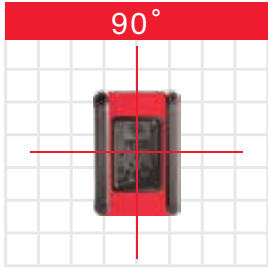

**2 YEAR
LIMITED
WARRANTY**

**IP54
WATER & DUST
RESISTANT**