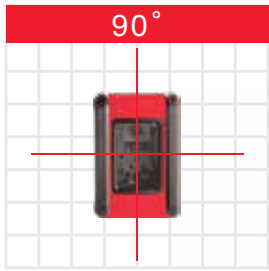

**2 YEAR
LIMITED
WARRANTY****IP54
WATER & DUST
RESISTANT**

Vertical beam

Horizontal beam

TECHNICAL DATA

- Accuracy: ± 0.4 mm/m (± 0.0004 in/in)
- Self-leveling: $\pm 3^\circ$
- Self leveling type: Pendulum
- Laser range without detector: 15 m (50 ft)
- Shock resistant rubber over molded cover
- Manual mode for angular layout / marking
- Visual "Out of Leveling Range" warning
- 1/4" tripod thread

APPLICATIONS

- Tiling
- Electrical
- DIY

OPTIONAL

- 842 PROLASER® BAMBINO™ SET with FLEXIBLE MINI TRIPOD (886-08)

KIT INCLUDES

- 2 X AA batteries