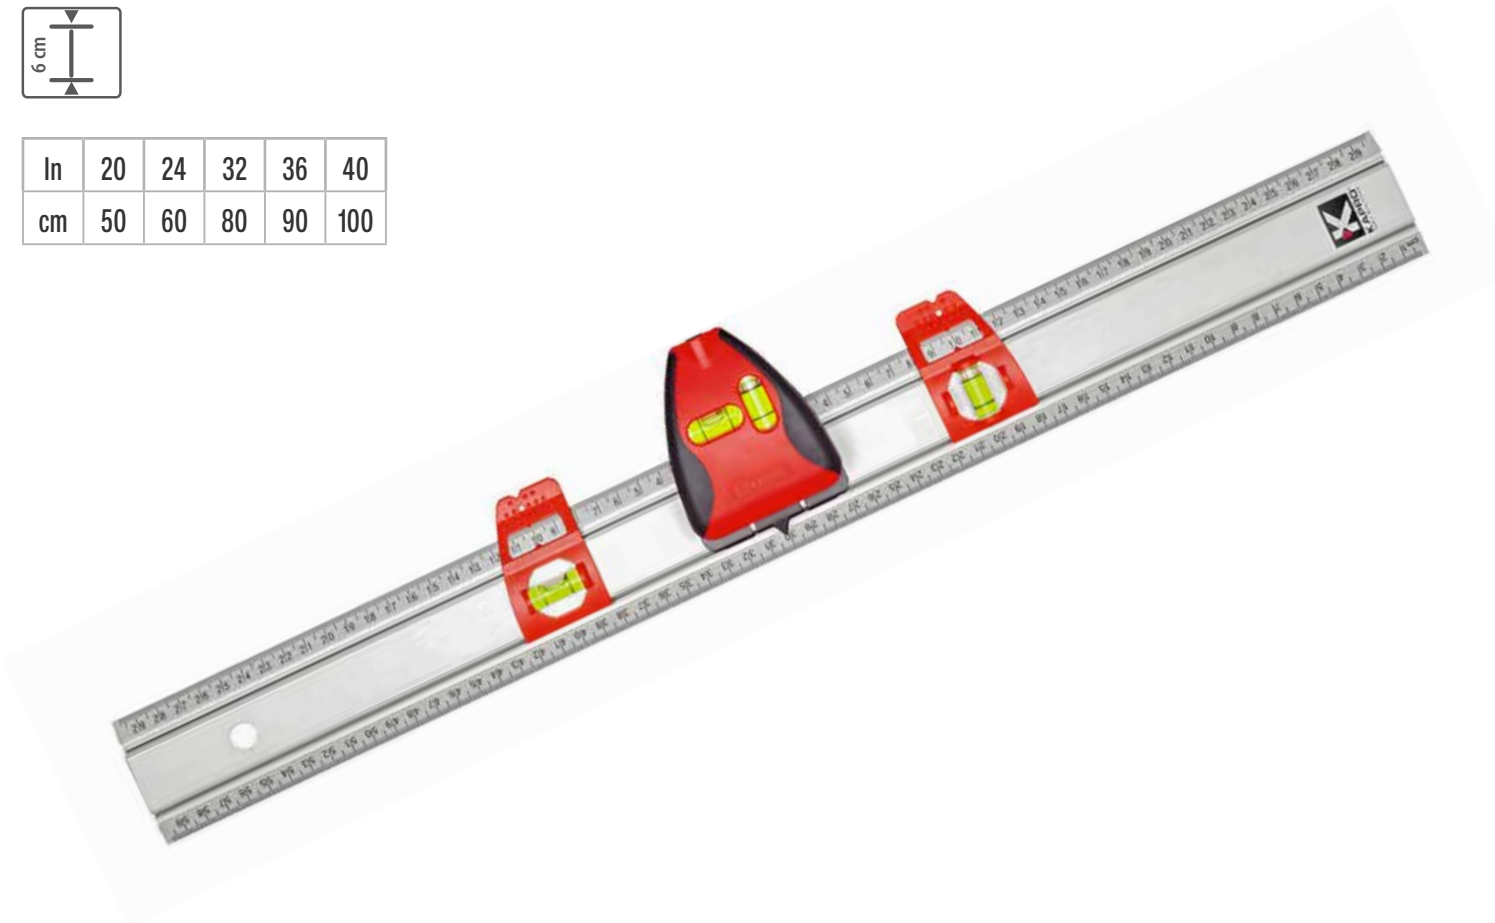

In	20	24	32	36	40
cm	50	60	80	90	100

FEATURES

- Highly visible laser beam:
 - Horizontal beam
 - Vertical beam
 - 45° beam
- Laser range: up to 6m (20')
- 4 cylindrical vials:
 - Horizontal vial
 - Vertical vial
- "Click-in-place" lock
- "Slide-and-lock" level markers
- Integrated magnetic stud finder

APPLICATIONS

- Tiling
- Woodworkin
- Drywall installation
- DIY

OPTIONAL

- Sliding knife guide for safe cutting
- Sliding markers for convenient marking

INCLUDES:

- 1 each 36" Aluminum Ruler
- 2 each Sliders with Vials
- 1 each Laser Dot Pointer