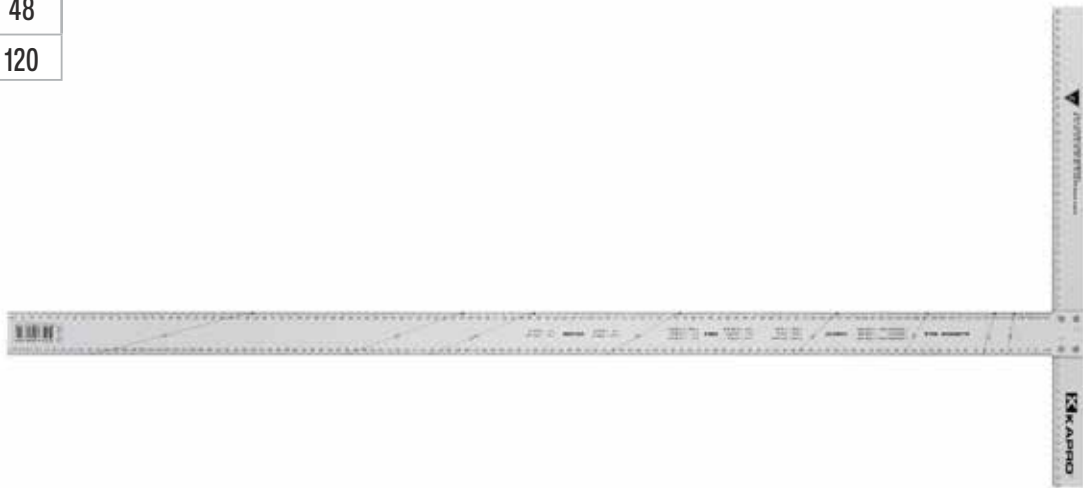

Inch	36	48
cm	90	120

## FEATURES

- Anodized aluminum finish
- Double-edge and angular marking
- 90° angle
- Angler markings: 15°, 20°, 22.5°, 30°, 45°, 60°, 70°, 75° and 80°

## ADVANTAGE

- Accurate
- Angular markings help work quicker
- A dependable ruler filled with extra features