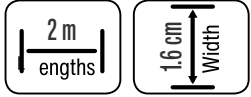

Folding wooden ruler

FEATURES

- 100% beech wood
- 90° lock on all limbs
- Additional marks every 15° on the 2nd limb
- Microgleit-coated rivers
- Made in Germany

FIELDS OF APPLICATION

- Carpentry
- Construction
- Landscaping