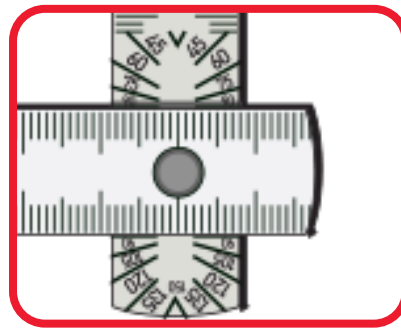

Folding wooden ruler

FEATURES

- 100% beech wood
- 90° lock on all limbs
- Additional marks every 15° on the 2nd limb
- Microgleit-coated rivers
- Made in Germany

FIELDS OF APPLICATION

- Carpentry
- Construction
- Landscaping