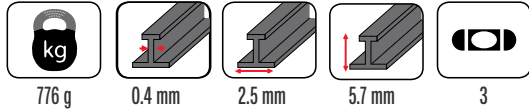

Professional I-Beam Level

Inch	24	32	36	40	48
cm	60	80	90	100	120

Magnetic strip

Horizontal vial with window for top-down view

ABS handle

FEATURES

- 3 cylindrical vials, including:
 - 1 horizontal vial with window for top-down view
 - 1 vertical vial
 - 45° vertical vial
- Heavy duty aluminum frame
- ABS handle
- Magnetic strip
- Shock-absorbing rubber end caps