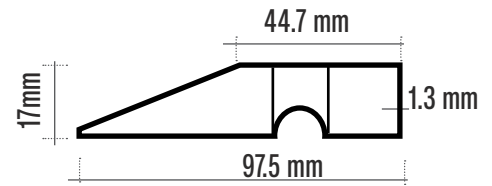

Inch/fit	40	60	80	96	10	11.5
cm	100	150	200	250	300	350

FEATURES

- The Easy Clean™ anodized finish
- Strong, torsional rigid aluminum profile

FIELDS OF APPLICATION

- Leveling cement
- Flooring

ADVANTAGE

- Tested for straightness