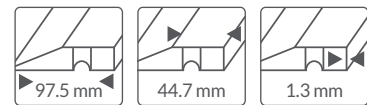

154 TRAPEZOIDAL

Spirit Levels \\ Screeds

Features

Easy Clean™ anodized finish

Strong, torsional rigid aluminum profile

Advantage

Tested for straightness

Applications

Masonry \\ Tiling

Size

Available Lengths

in	40	48	60	72	78	96	118	138	157
cm	100	120	150	180	200	250	300	350	400