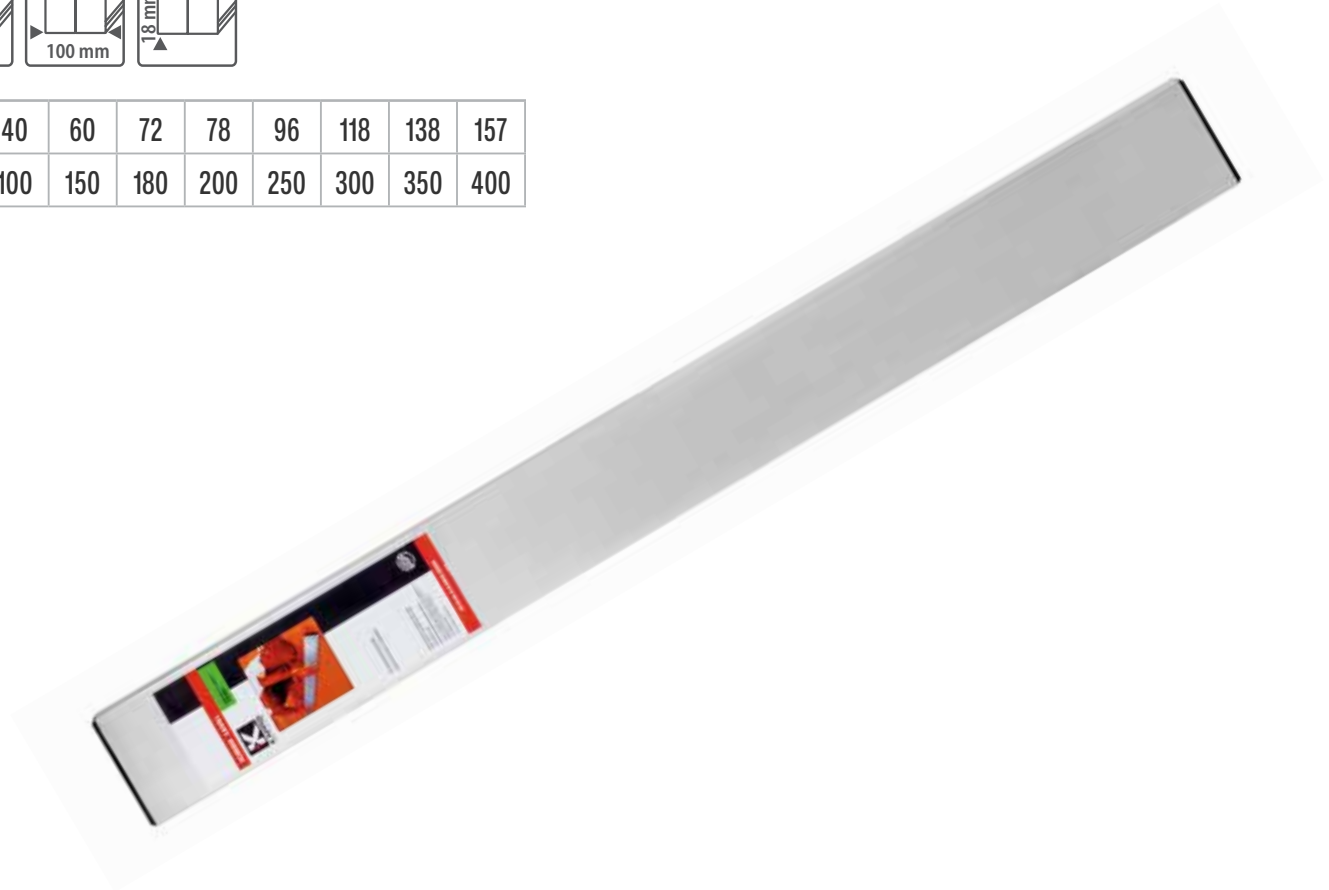

in	40	60	72	78	96	118	138	157
cm	100	150	180	200	250	300	350	400

FEATURES

- Easy Clean™ anodized finish
- Strong, torsional rigid aluminum profile

ADVANTAGE

- Tested for straightness

APPLICATIONS

- Masonry
- Tiling