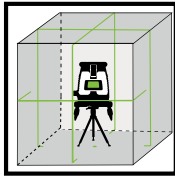

# 875GS PROLASER® ALL LINES GREEN SET

Lithium battery Lithium battery

INDOOR  
OUTDOOR  
AND TILT  
MODE

## FEATURES

- 6 Laser beams including:
  - 1 Horizontal beam
  - 4 Vertical beams with 90° intersections
  - 1 Plumb dot
- Indoor laser range: 30m (100')
- Outdoor laser range: 60m (200') with detector
- Accuracy: 0.2mm/m (0.0002"/")
- Manual mode for angular layout/markings
- Self-leveling range  $\pm 2.5^\circ$
- Visual and audible "out of level" warning
- Height adjustable support legs
- Fine adjustment knob
- Rechargeable Li-polymer battery
- USB port for battery charging
- Tripod ready 5/8" thread
- Shock resistant rubber casing

## INCLUDES

- 1.3m (4.2') Tripod, tripod adaptor, 2 Lithium-polymer batteries, USB cable
- BeamFinder™ glasses, laser target & hard carrying case

## FIELDS OF APPLICATION

- Drywall, deck, fences and acoustic installations
- Framing and aligning doors & windows
- Aligning tiles, cabinets, borders & trims
- Leveling electrical outlets & plumbing
- Interior & exterior layouts