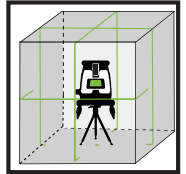

# 875G PROLASER® ALL LINES GREEN

Included  
Lithium battery

Included  
Lithium battery

INDOOR  
OUTDOOR  
AND TILT  
MODE

## FEATURES

- 6 Laser beams including:
  - 1 Horizontal beam
  - 4 Vertical beams with 90° intersections
  - 1 Plumb dot
- Indoor laser range: 30m (100')
- Outdoor laser range: 60m (200') with detector
- Accuracy: 0.2mm/m (0.0002"/")
- Manual mode for angular layout/markings
- Self-leveling range  $\pm 2.5^\circ$
- Visual and audible "out of level" warning
- Height adjustable support legs
- Fine adjustment knob
- Rechargeable Li-polymer battery
- USB port for battery charging
- Tripod ready 5/8" thread
- Shock resistant rubber casing

## FIELDS OF APPLICATION

- Drywall, deck, fences and acoustic installations
- Framing and aligning doors & windows
- Aligning tiles, cabinets, borders & trims
- Leveling electrical outlets & plumbing
- Interior & exterior layouts