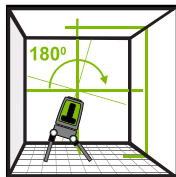

873G PROLASER® GREEN VECTOR

The green genie in your toolbox

Patented

INDOOR
OUTDOOR
AND TILT
MODE

FEATURES

- Intersecting green horizontal and vertical beams at 90°
- Laser range:
 - Indoor: 30m (100')
 - Outdoor with detector: 60m (200')
- Accuracy: 0.2mm/m (0.0002"/")
- Self-leveling range $\pm 3^\circ$
- Manual mode for angular layout/ tilted marking
- Visual and audible "Out of level" warning
- Strong folding legs for angle mounting
- Shock resistant rubber casing
- Tripod ready: 1/4" thread

INCLUDES

- Pouch and tripod adaptor for 5/8" thread (841)

FIELDS OF APPLICATION

- Aligning tiles, cabinets, borders, moldings and trims
- Door and window installation
- Acoustic ceiling and drywall work

OPTIONS