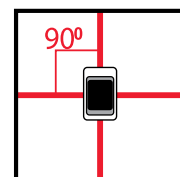

870 VHX PROLASER® VIP

The Indoor/Outdoor Shielded Cross Line Laser

IP65
WATER & DUST
RESISTANT

**INDOOR
OUTDOOR
AND TILT
MODE**

FEATURES

- Red horizontal and vertical cross lines at 90°
- Indoor laser range 30m (100')
- Outdoor laser range 50m (165') with detector
- Accuracy: $\pm 0.2\text{mm/m}$ (0.0002"/")
- Self-leveling range: $\pm 3^\circ$
- Manual mode
- Audio & visible "Out of level" warning
- Pulse mode
- Water and dust proof (IP65)
- Protective Rubber over molded casing
- Tripod-ready: 1/4" thread

INCLUDES

- Laser target, universal magnetic wall mount (886-23), tripod adaptor for 5/8" thread (841) batteries and soft carry bag

FIELDS OF APPLICATION

- Tiling
- Deck installation and exterior layout
- Door and window installation
- Aligning electrical socket