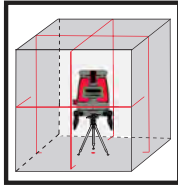

# 875S PROLASER® ALL-LINES RED SET

**INDOOR  
OUTDOOR  
AND TILT  
MODE**

## FEATURES

- 6 Laser beams including:
  - 1 Horizontal beam
  - 4 Vertical beams with 90° intersections
  - 1 Plumb dot
- Indoor laser range: 30m (100')
- Outdoor laser range: 50m (165') with detector
- Accuracy: 0.2mm/m (0.0002"/")
- Manual mode for angular layout/marketing
- Self-leveling range  $\pm 2.5^\circ$
- Visual and audible "out of level" warning
- Height adjustable support legs
- Fine adjustment knob
- Rechargeable lithium battery
- USB port for battery charging
- Tripod ready 5/8" thread
- Shock resistant rubber casing

## INCLUDES

- Rechargeable lithium-polymer battery, BeamFinder™ glasses, laser target, USB Cable, 1.3m (4.2') Tripod, Tripod adaptor & hard carrying case