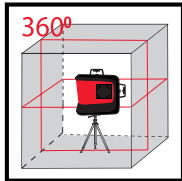

# 883 PROLASER® 3D ALL-LINES

360° Beams in Every Direction - Indoor & Outdoor Use

**IP65**  
WATER & DUST  
RESISTANT

**INDOOR  
OUTDOOR  
AND TILT  
MODE**

## FEATURES

- Three 360° Red laser beams, including:
  - Horizontal
  - Side vertical
  - Forward vertical
- Laser range:
  - Indoor: 30m (100')
  - Outdoor with detector: 60m (200')
- Accuracy: 0.2mm/m (0.0002"/")
- Self-leveling up to  $\pm 3^\circ$
- Manual mode for tilted marking
- Pulse mode
- Tripod ready: 1/4" & 5/8" thread