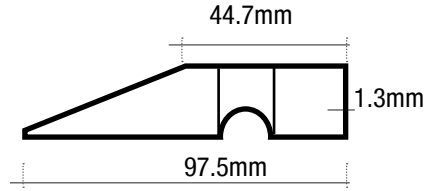

154 TRAPEZOIDAL SCREED

Inch	40	60	70	80	96	10'	11.5'	13'
Centimeter	100	150	180	200	250	300	350	400

FEATURES

- The Easy Clean™ anodized finish
- Strong, torsional rigid aluminum profile

FIELDS OF APPLICATION